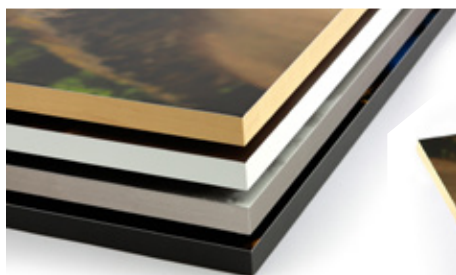

Standout

2-4 days service time

Ships UPS Ground

ROES.whcc

Light Wood, White, Stainless, and Black edging are available in 3/4" and 1 1/2" depths.

Standout is the perfect contemporary mounting option that doesn't require a frame to hang on the wall. The sleek edges and sides of the Standout mount can create a modern wall display with the focus all on the image. Standout is available in two depths, 3/4" and 1 1/2" so dimension can be added to a wall by mixing and matching Standout depths in the display.

Standout is made from lightweight foam banded with a Black, White, Light Wood, or Stainless edge and comes ready to display with hanging holes on the backside. Photographic prints, Fine Art Canvas and Fine Art Velvet prints can be mounted onto the front of Standout. Standout is currently available in popular sizes from 8x10 to 30x40. All Standout board dimensions are undersized by 1/4".